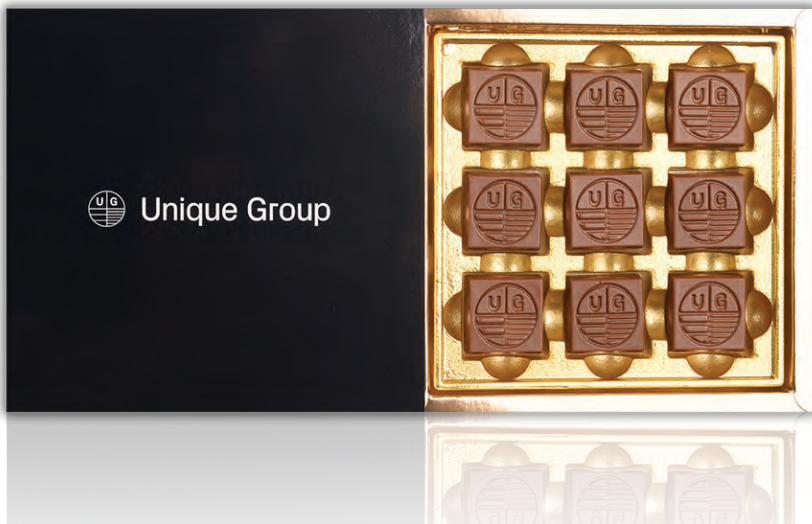

SKU: CN9SB
Code: Neo SB

9 Pcs Customized Belgian Chocolate in a customized sliding soft box
Box Size: 6.29"x6.29"x1.18" (16x16x3cm)
Net Weight: 3.17oz (90g)
Gross Weight: 5.47oz (155g)

Quantity	50	100	250	
Each C$	24.67	22.43	21.31	3C

SKU: CNS9CB
Code: Neo CB

9 Pcs Customized Belgian Chocolate in a customized combination box
Box Size: 6.89"x6.69"x1.38" (17.5x17x3.5cm)
Net Weight: 3.17oz (90g)
Gross Weight: 8.11oz (230g)

Quantity	100	250	500	
Each C$	25.63	24.35	23.13	3C