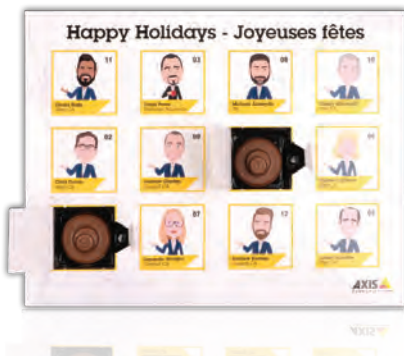

CUSTOMIZED ADVENT CALENDAR

SKU: CACA5 12 SB

Code: Advent Calendar A5 SB

12 Days A5 Advent Calendar with 12 Pcs Customized Belgian Chocolate in a customized soft box

Box Size: 9.84"x7.48"x0.90" (25x19x2.3cm)

Net weight: 4.23oz (120g) | Gross Weight: 9.52oz (270g)

Quantity 100 250 500

Each C$ 22.43 21.31 20.24 3C

SKU: CAC O SB

Code: Advent Calendar Opera SB

24 Days A5 Advent Calendar with 24 Pcs Christmas Icons in Belgian Chocolate in a customized box

Box Size: 9.84"x7.48"x0.90" (25x19x2.3cm)

Net Weight: 6.77oz (192g) | Gross Weight: 9.52oz (270g)

Quantity 100 250 500

Each C$ 28.83 27.39 26.02 3C