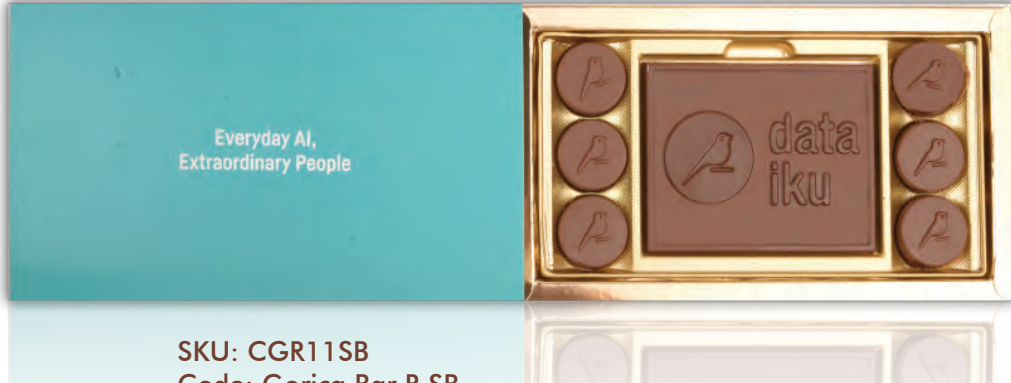

SKU: CGR15SB
Code: Gorica R SB

15 Pcs Customized Belgian Chocolate in a customized sliding soft box

Box Size: 8.27"x4.72"x1.18" (21x12x3cm)

Net Weight: 5.29oz (150g) | Gross Weight: 7.76oz (220g)

Quantity	50	100	250	
Each C$	31.72	28.83	27.39	3C

SKU: CGR11SB
Code: Gorica Bar R SB

6 Pcs + Bar Customized Belgian Chocolate in a customized sliding soft box

Box Size: 8.27"x4.72"x1.18" (21x12x3cm)

Net Weight: 3.88oz (110g) | Gross Weight: 6.35oz (180g)

Quantity	50	100	250	
Each C$	28.19	25.63	24.35	3C

SKU: CGLR9SB
Code: Gorica LR SB

9 Pcs Customized Belgian Chocolate in a customized sliding soft box

Box Size: 8.27" x 4.72" x 1.18" (21x12x3cm)

Net Weight: 3.17oz (90g)

Gross Weight: 5.47oz (155g)

Quantity	50	100	250	
Each C$	24.67	22.43	21.31	3C