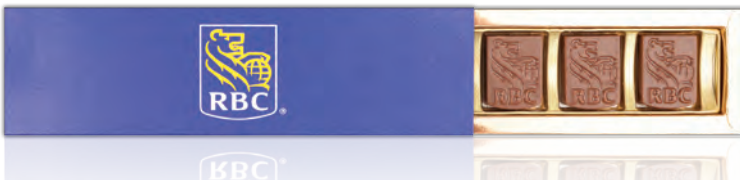

SKU: CEURC5SB

Code: Elegance R SB

5 Pcs Customized Belgian Chocolate in a customized sliding soft box

Box Size: 8.66"x2.36"x1.18" (22x6x3cm)

Net Weight: 1.76oz (50g) | Gross Weight: 3.17oz (90g)

Quantity	100	250	500	
Each C\$	11.53	10.96	10.41	3C