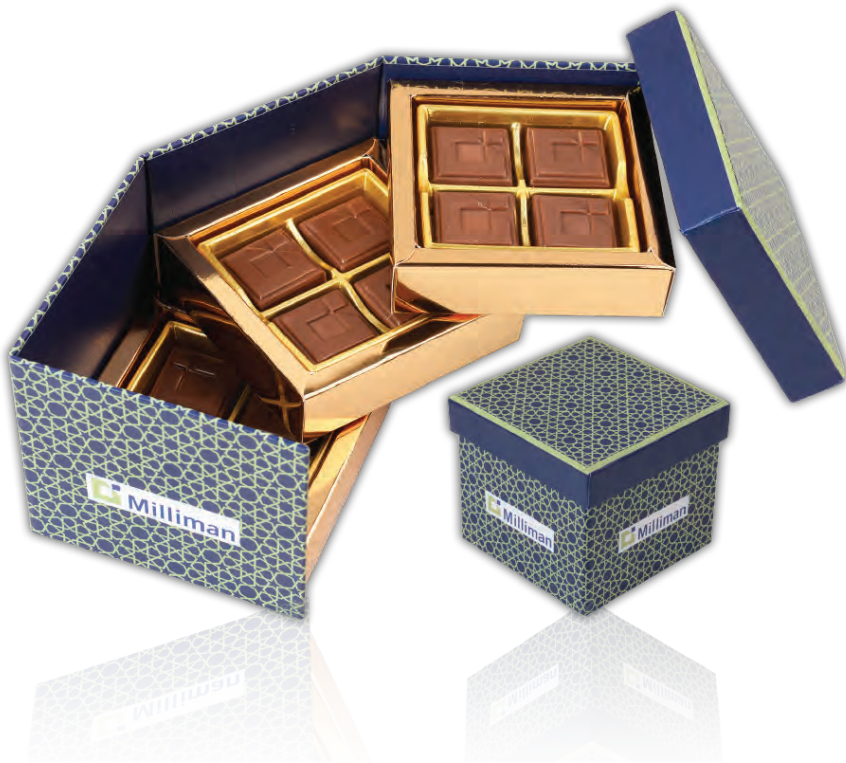

SKU: CG12SB

Code: Gracious SB

12 Pcs Customized Belgian Chocolate in a customized sliding soft box

Box Size: 8.46"x6.30"x1.18" (21.5x16x3cm)

Net Weight: 4.23oz (120g)

Gross Weight: 7.41oz (210g)

Quantity	50	100	250	
Each C\$	28.19	25.63	24.35	3C

SKU: CCG12SB

**Code: Gracious Custom SB
POA**

SKU: CCG12SB

Code: Gracious SB

12 Pcs Customized Chocolate in a customized sliding soft box

Box Size: 8.46"x6.30"x1.18" (21.5x16x3cm)

Net Weight: 4.23oz (120g)

Gross Weight: 7.41oz (210g)

Quantity	50	100	250	
Each C\$	28.19	25.63	24.35	3C

SKU: CRC4X3CB
Code: Roulette Classic CB

12 Pcs Customized Belgian Chocolate in a customized revolving box

Box Size: 4.33"x4.33"x3.74" (11x11x9.5cm)

Net Weight: 4.23oz (120g)

Gross Weight: 9.70oz (275g)

Quantity	100	250	500	
Each C\$	28.83	27.39	26.02	3C

SKU: CRC4X3CB
Code: Roulette Classic CB

12 Pcs Customized Belgian Chocolate in a customized revolving box

Box Size: 4.33"x4.33"x3.74" (11x11x9.5cm)