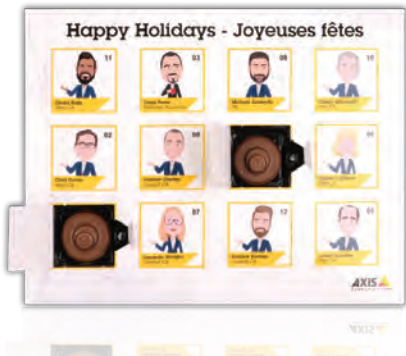

## CUSTOMIZED ADVENT CALENDAR

**SKU: CACA5 12 SB**

**Code: Advent Calendar A5 SB**

12 Days A5 Advent Calendar with 12 Pcs Customized Belgian Chocolate in a customized soft box

Box Size: 9.84"x7.48"x0.90" (25x19x2.3cm)