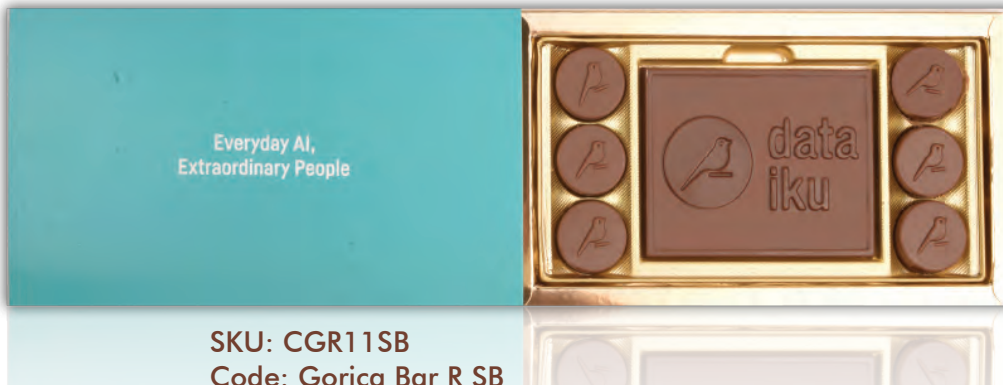

SKU: CGR15SB
Code: Gorica R SB

15 Pcs Customized Belgian Chocolate in a customized sliding soft box

Box Size: 8.27"x4.72"x1.18" (21x12x3cm)

Net Weight: 5.29oz (150g) | Gross Weight: 7.76oz (220g)

Quantity	50	100	250	
Each US$	24.40	22.18	21.07	3R

SKU: CGR11SB
Code: Gorica Bar R SB

6 Pcs + Bar Customized Belgian Chocolate in a customized sliding soft box

Box Size: 8.27"x4.72"x1.18" (21x12x3cm)

Net Weight: 3.88oz (110g) | Gross Weight: 6.35oz (180g)

Quantity	50	100	250	
Each US$	21.69	19.72	18.73	3R

SKU: CGLR9SB
Code: Gorica LR SB

9 Pcs Customized Belgian Chocolate in a customized sliding soft box

Box Size: 8.27" x 4.72" x 1.18" (21x12x3cm)

Net Weight: 3.17oz (90g)

Gross Weight: 5.47oz (155g)

Quantity	50	100	250	
Each US$	18.98	17.25	16.39	3R