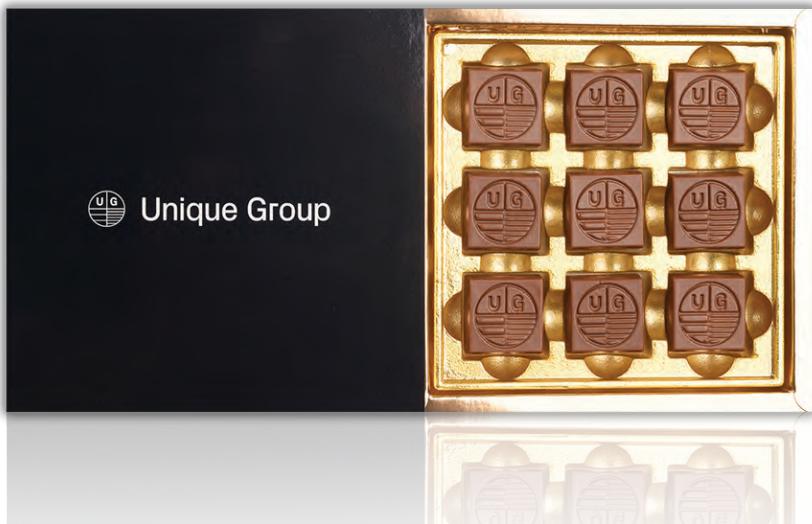

Box Size: 6.29"x6.29"x1.18" (16x16x3cm)

Net Weight: 3.17oz (90g)

Gross Weight: 5.47oz (155g)

Quantity 100 250 500

Each US\$ 17.25 16.39 15.57 3R

**SKU: CN9SB**  
**Code: Neo SB**

9 Pcs Customized Belgian Chocolate in a customized sliding soft box