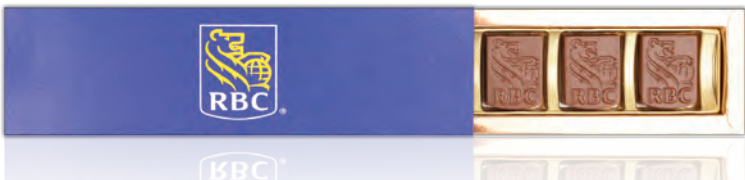

SKU: CEURC5SB

Code: Elegance R SB

5 Pcs Customized Belgian Chocolate in a customized sliding soft box

Box Size: 8.66"x2.36"x1.18" (22x6x3cm)

Net Weight: 1.76oz (50g) | Gross Weight: 3.17oz (90g)

Quantity	100	250	500	
Each US$	8.87	8.43	7.99	3R