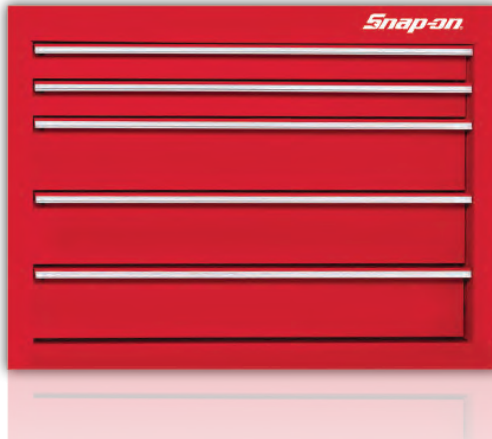

Gross Weight: 7.41oz (210g)

Quantity	50	100	250	
Each US\$	21.69	19.72	18.73	3R

**SKU: CCG12SB**

**Code: Gracious Custom SB**

**POA**

**SKU: CCG12SB**

**Code: Gracious SB**

12 Pcs Customized Chocolate in a customized sliding soft box