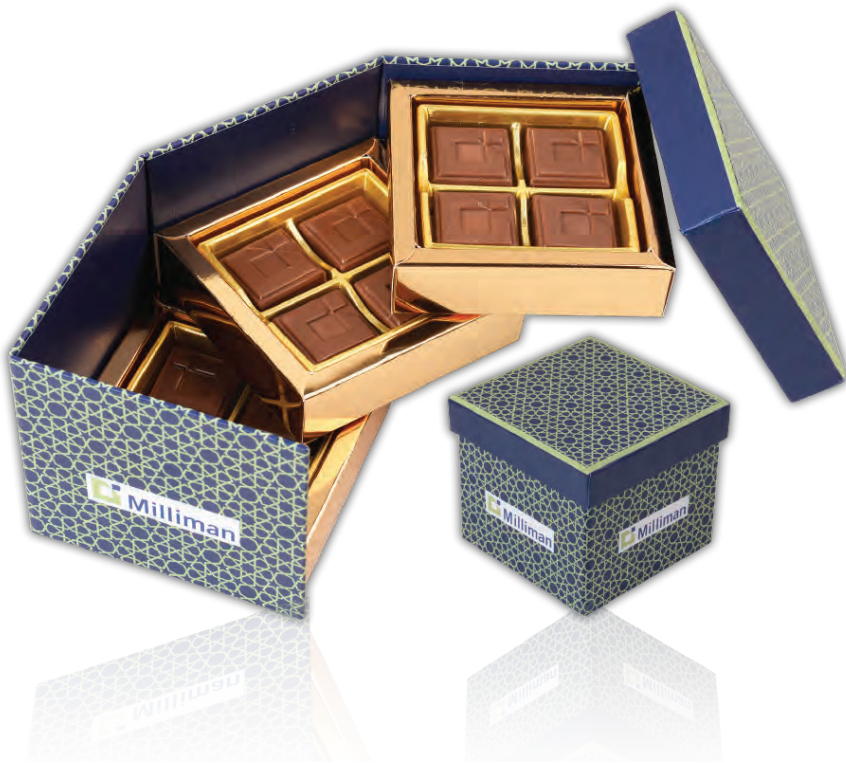

**SKU: CGB8SB**

**Code: Gracious Bar SB**

8 Pcs + Bar Customized Belgian Chocolate in a customized sliding soft box

Box Size: 8.46"x6.30"x1.18" (21.5x16x3cm)

Net Weight: 4.23oz (120g)

Gross Weight: 7.41oz (210g)

Quantity	50	100	250	
Each US\$	21.69	19.72	18.73	3R

**SKU: CG12SB**

**Code: Gracious SB**

12 Pcs Customized Belgian Chocolate in a customized sliding soft box

Box Size: 8.46"x6.30"x1.18" (21.5x16x3cm)

Net Weight: 4.23oz (120g)

Gross Weight: 7.41oz (210g)

Quantity	50	100	250	
Each US\$	21.69	19.72	18.73	3R

**SKU: CCG12SB**

**Code: Gracious Custom SB**

**POA**

**SKU: CCG12SB**

**Code: Gracious SB**

12 Pcs Customized Chocolate in a customized sliding soft box

Box Size: 8.46"x6.30"x1.18" (21.5x16x3cm)

Net Weight: 4.23oz (120g)

Gross Weight: 7.41oz (210g)

Quantity	50	100	250	
Each US\$	21.69	19.72	18.73	3R

**SKU: CRC4X3CB**  
**Code: Roulette Classic CB**

12 Pcs Customized Belgian Chocolate in a customized revolving box